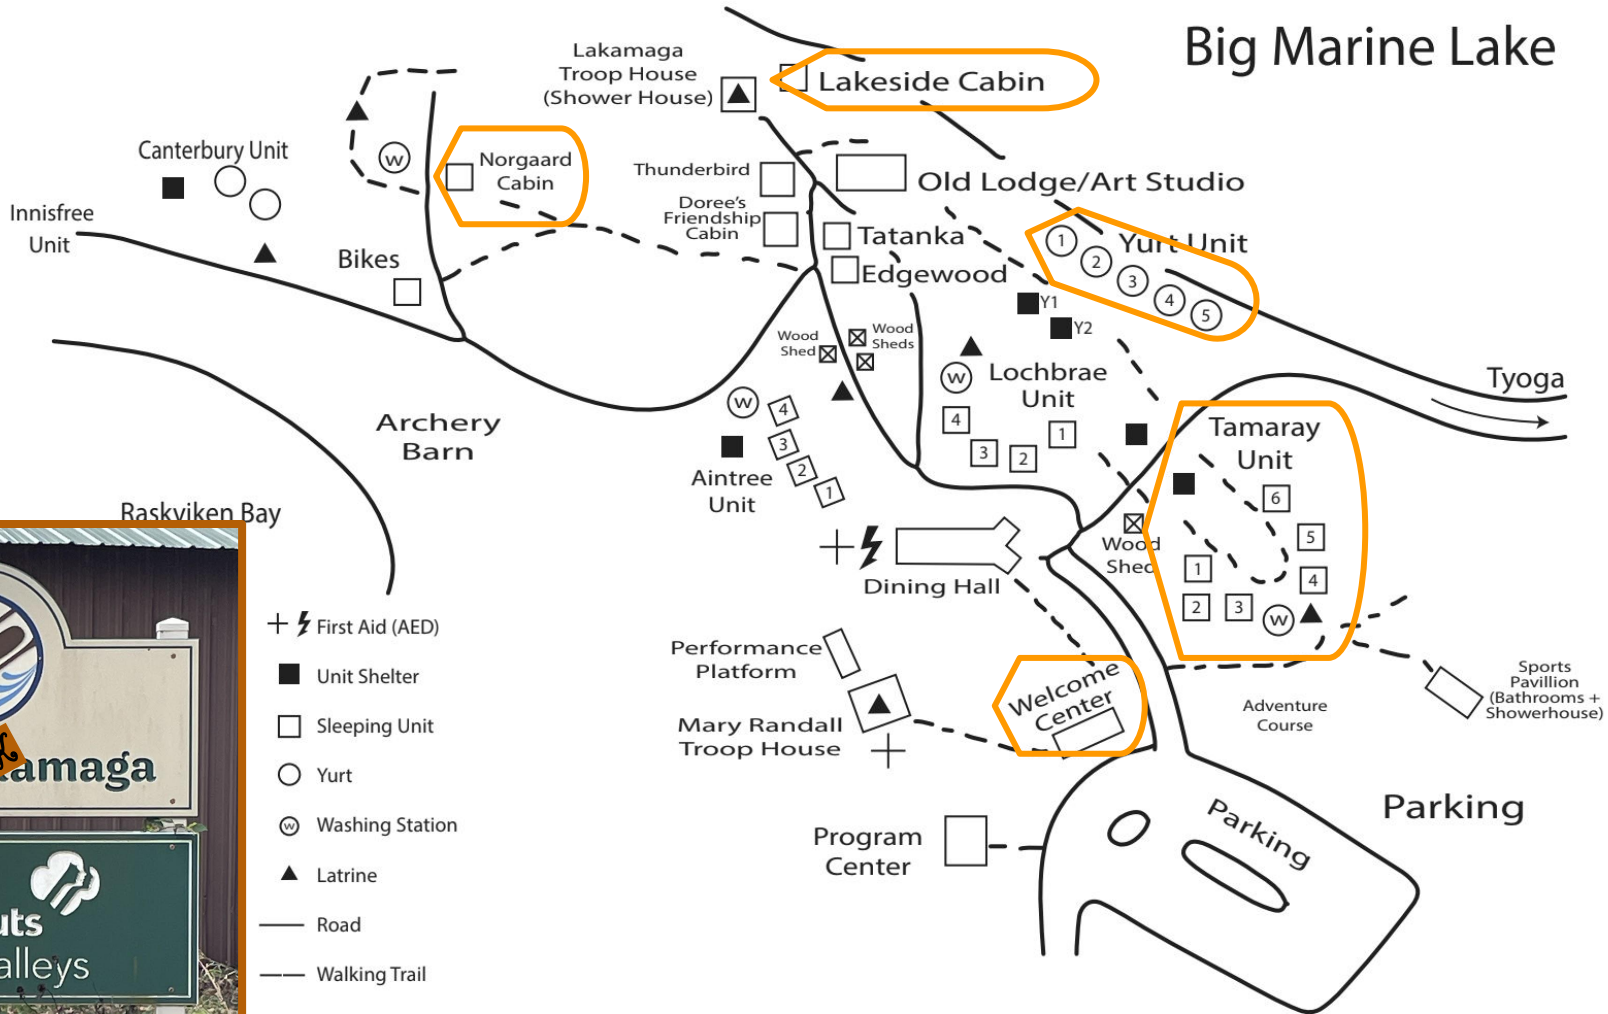

An orange baseball cap with the word "spookamaga" embroidered in a black, cursive font on the front. The cap is resting on a weathered wooden surface. The background is a blurred outdoor setting with green grass and trees.

spookamaga

Pictures Needed:

- Sleeping Space inside Mary Randall
- Downstairs door at Program Center
 - Program Center Camp Sign

Make Map Interactive to corresponding slide...will it interact on the website?

Big Marine Lake

The **Welcome Center** a space to greet our guests, take payments, and direct what their spooktacular adventure will look like.

• Annie Paper/Dining Hall/Office ↑ •

The **Dining Hall** is where our meals are served and the dance is held on Saturday night. You can also find Witches to help answer any of your questions.

Lakeside

Tatanka

The **YARD** outside of **Tatanka** makes for a great spook site.

Tatanka

Edgewood

Doree's Friendship Cabin

Norgaard.

Norgaard has a latrine close by.