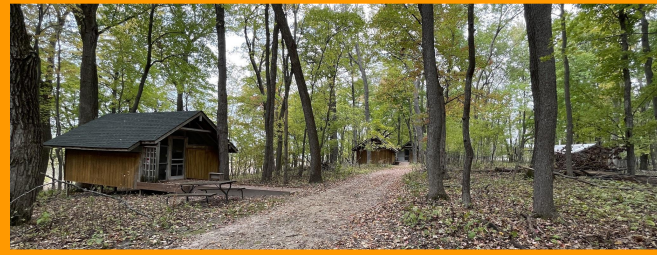

Tamaray contains 6 units, a unit shelter, and a latrine.